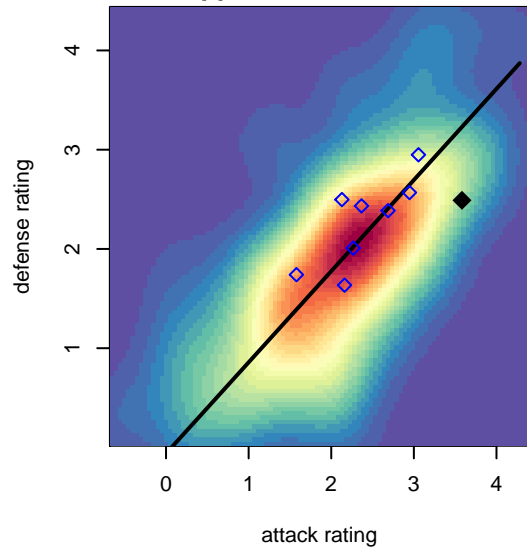

FC Missoula G03

Missoula, MT
G03 total strength=1676
attack=35.96 defense=12.06
notes= Walker 2016

alt names used:
FC Missoula G-03 Walker
FC Missoula G03-Walker

Venues played:
2017 Starfire Spring Classic GU15
2017 US Club Regionals G03

**attack and defense variance (black dot)
relative to other teams
and top 10 in region**

**attack and defense rating
relative to others at age
and all opponents in last 13 months**

Performance relative to 13 month average